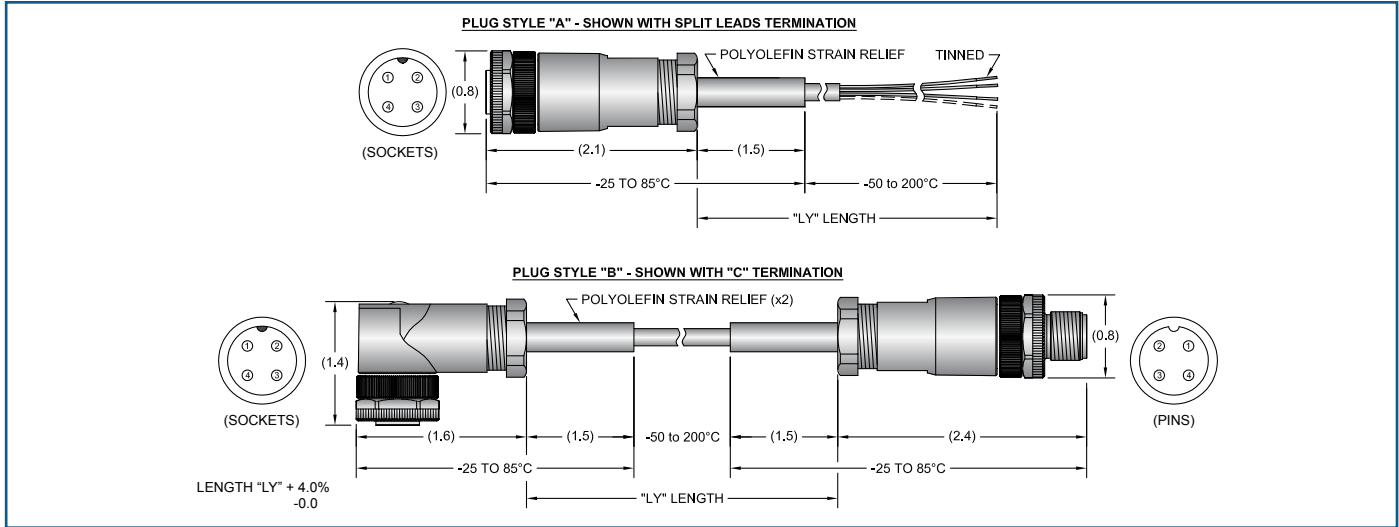

C02: M12 Cordset Assembly, FEP Insulated

Ordering Information

All dimensions in inches

Example Part # C02-AB120

C02 Cordset Assembly Specification

Temperature Range:
 Connectors: -25°C to 85°C
 Cable: -50°C to 200°C

Cable Jacket: FEP (White)
 Wire Insulation: PTFE
 Wire Size: 22 AWG

Lead Wire Color Codes: (Style "A")

White:	Pin 1
White:	Pin 2
Red:	Pin 3
Red:	Pin 4