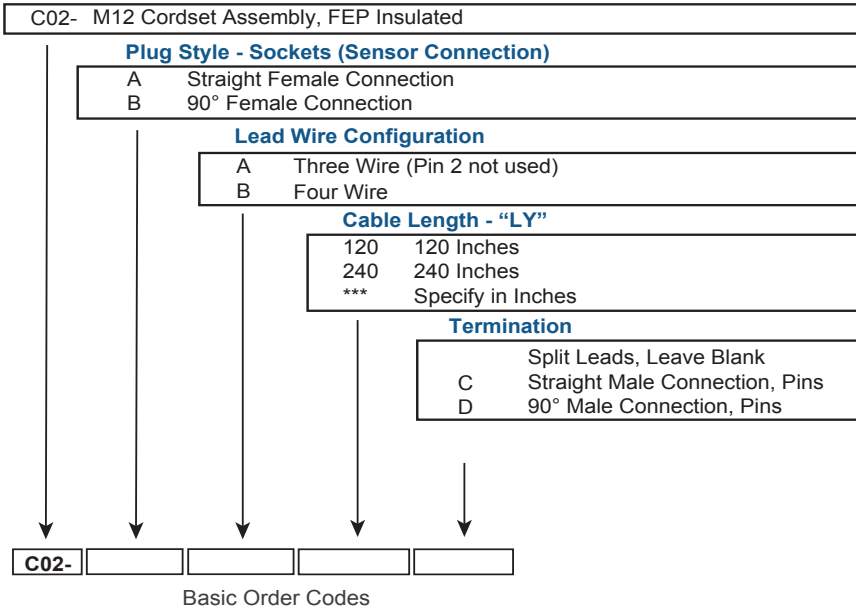

C02: M12 Cordset Assembly, FEP Insulated

Ordering Information

All dimensions in inches

Example Part # C02-AB120

C02 Cordset Assembly Specification

Temperature Range:
 Connectors: -25°C to 85°C
 Cable: -50°C to 200°C

Cable Jacket: FEP (White)
 Wire Insulation: PTFE
 Wire Size: 22 AWG

Lead Wire Color Codes: (Style "A")

White:	Pin 1
White:	Pin 2
Red:	Pin 3
Red:	Pin 4